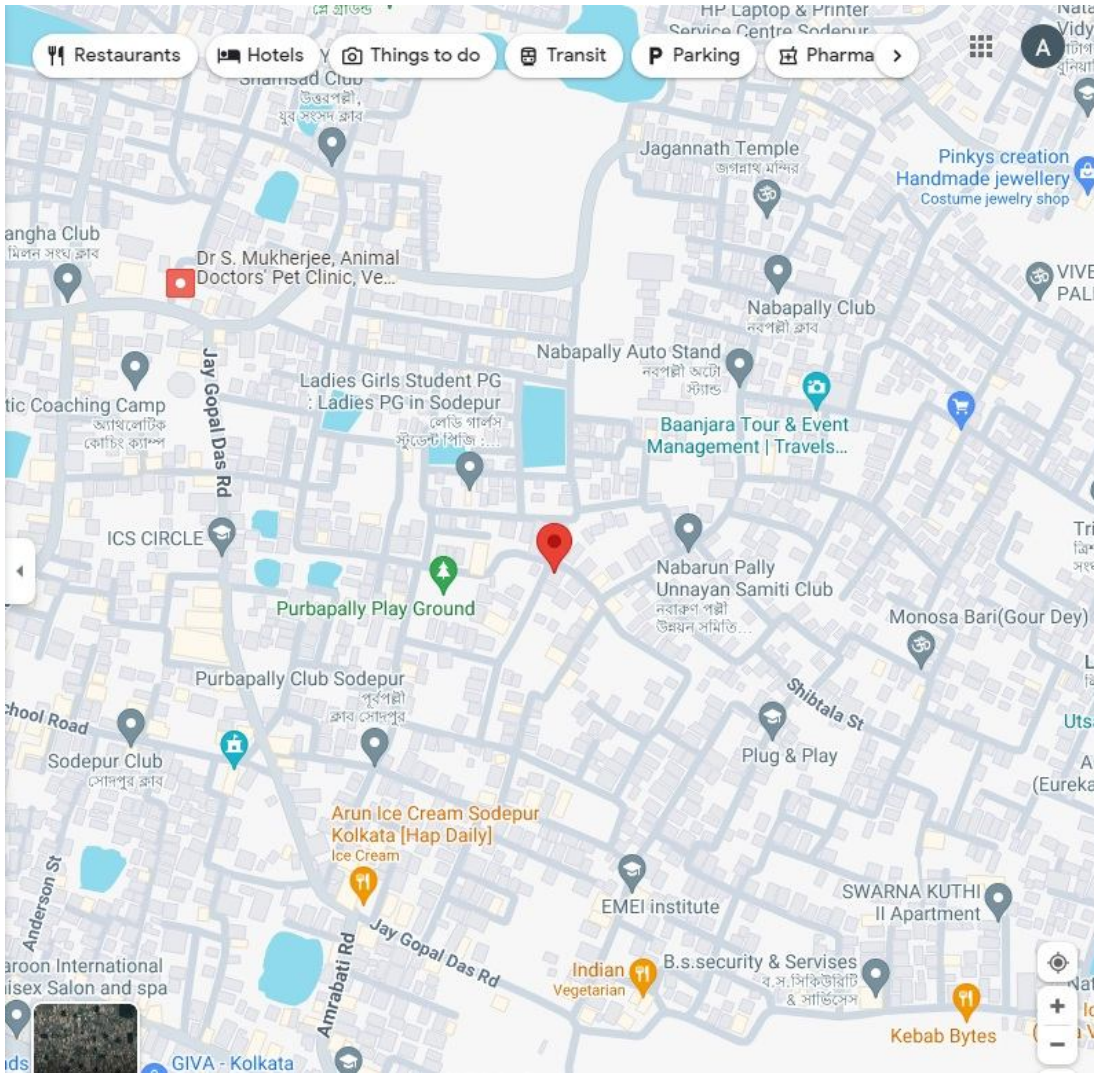

Longitude 22.7023945 and latitude 88.3875237

Shivam Real Estate & Construction Company

Tarak Nath Saroj

Proprietor